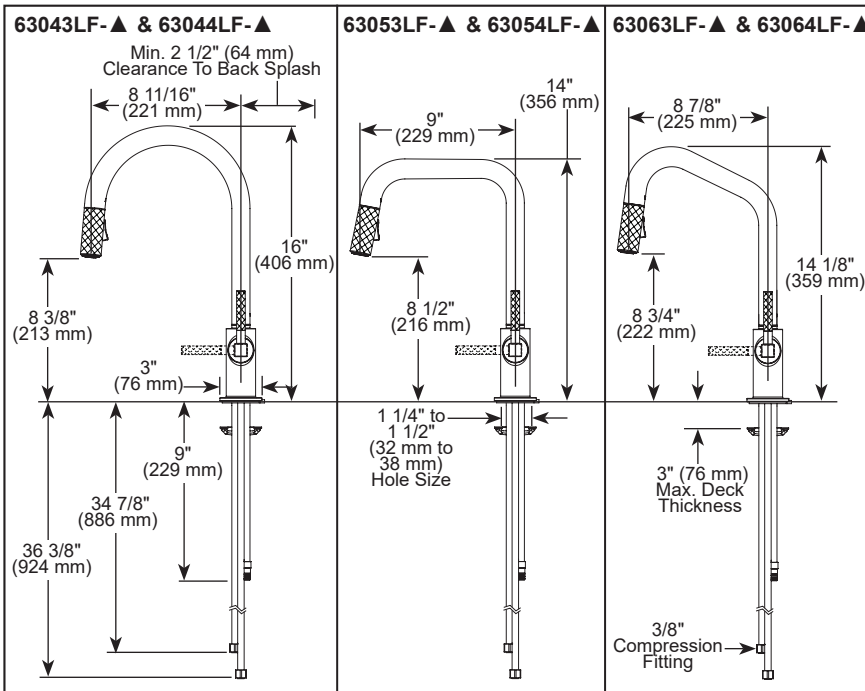

BRIZO®

KITCHEN FAUCETS

- Litze® Collection
- Single Handle Pull-Down

FEATURES:

- MagneDock® Magnetic Docking

STANDARD SPECIFICATIONS:

- Max flow rate 1.8 gpm @ 60 psi, 6.8 L/min @ 414 kPa
- One hole mount
- Euro-motion ceramic cartridge
- Spout rotates 360°
- Two-function wand; Aerated stream or spray
- Dual integral check valves in sprayer
- Quick connect hoses
- Hose travels inside mounting shank so it will not interfere with deck edges

COMPLIES WITH:

- ASME A112.18.1 / CSA B125.1
- NSF/ANSI/CAN 61 & 372
- ICC/ANSI A117.1 - Valve control only

▲ Designate proper finish suffix

Brizo Kitchen & Bath Company reserves the right (1) to make changes in specifications and materials, and (2) to change or discontinue models, both without notice or obligation. Dimensions are for reference only. See current full-line price book or www.brizo.com for finish options and product availability.