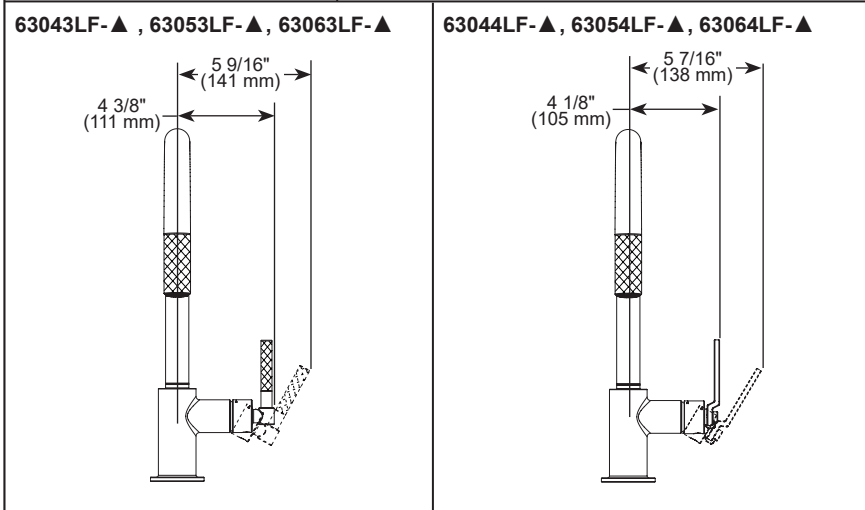

BRIZO®

KITCHEN FAUCETS

- Litze® Collection
- Single Handle Pull-Down

FEATURES:

- MagneDock® Magnetic Docking

STANDARD SPECIFICATIONS:

- Max flow rate 1.8 gpm @ 60 psi, 6.8 L/min @ 414 kPa
- One hole mount
- Euro-motion ceramic cartridge
- Spout rotates 360°
- Two-function wand; Aerated stream or spray
- Dual integral check valves in sprayer
- Quick connect hoses
- Hose travels inside mounting shank so it will not interfere with deck edges

COMPLIES WITH:

- ASME A112.18.1 / CSA B125.1
- NSF/ANSI/CAN 61 & 372
- ICC/ANSI A117.1 - Valve control only

▲ Designate proper finish suffix

Brizo Kitchen & Bath Company reserves the right (1) to make changes in specifications and materials, and (2) to change or discontinue models, both without notice or obligation. Dimensions are for reference only. See current full-line price book or www.brizo.com for finish options and product availability.