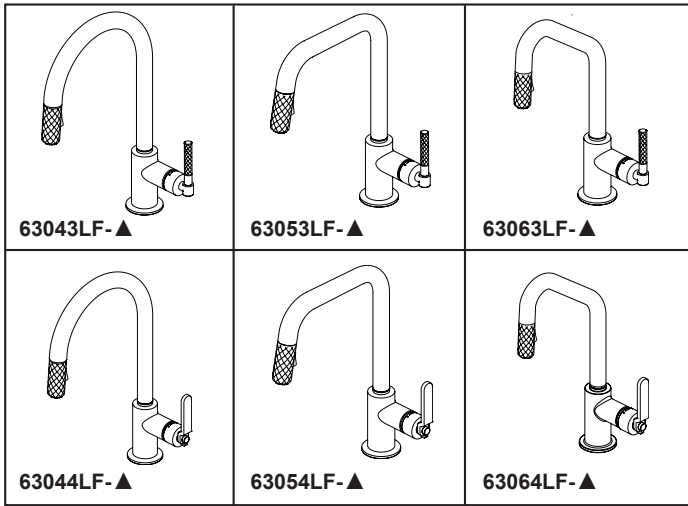

BRIZO®

KITCHEN FAUCETS

- Litze® Collection
- Single Handle Pull-Down

FEATURES:

- MagneDock® Magnetic Docking

STANDARD SPECIFICATIONS:

- Max flow rate 1.8 gpm @ 60 psi, 6.8 L/min @ 414 kPa
- One hole mount
- Euro-motion ceramic cartridge
- Spout rotates 360°
- Two-function wand; Aerated stream or spray
- Dual integral check valves in sprayer
- Quick connect hoses
- Hose travels inside mounting shank so it will not interfere with deck edges

WARRANTY

- Parts and Finish – Lifetime limited warranty; or for commercial purchasers, 10 years for multi-family residential (apartments and condominiums) and 5 years for all other commercial uses, in each case from the date the product is received by the original purchaser or their authorized representative (installation contractor, etc.).
- Please go to www.brizo.com for the complete details of our limited warranty

COMPLIES WITH:

- ASME A112.18.1 / CSA B125.1
- NSF/ANSI/CAN 61 & 372
- ICC/ANSI A117.1 - Valve control only

▲ Designate proper finish suffix